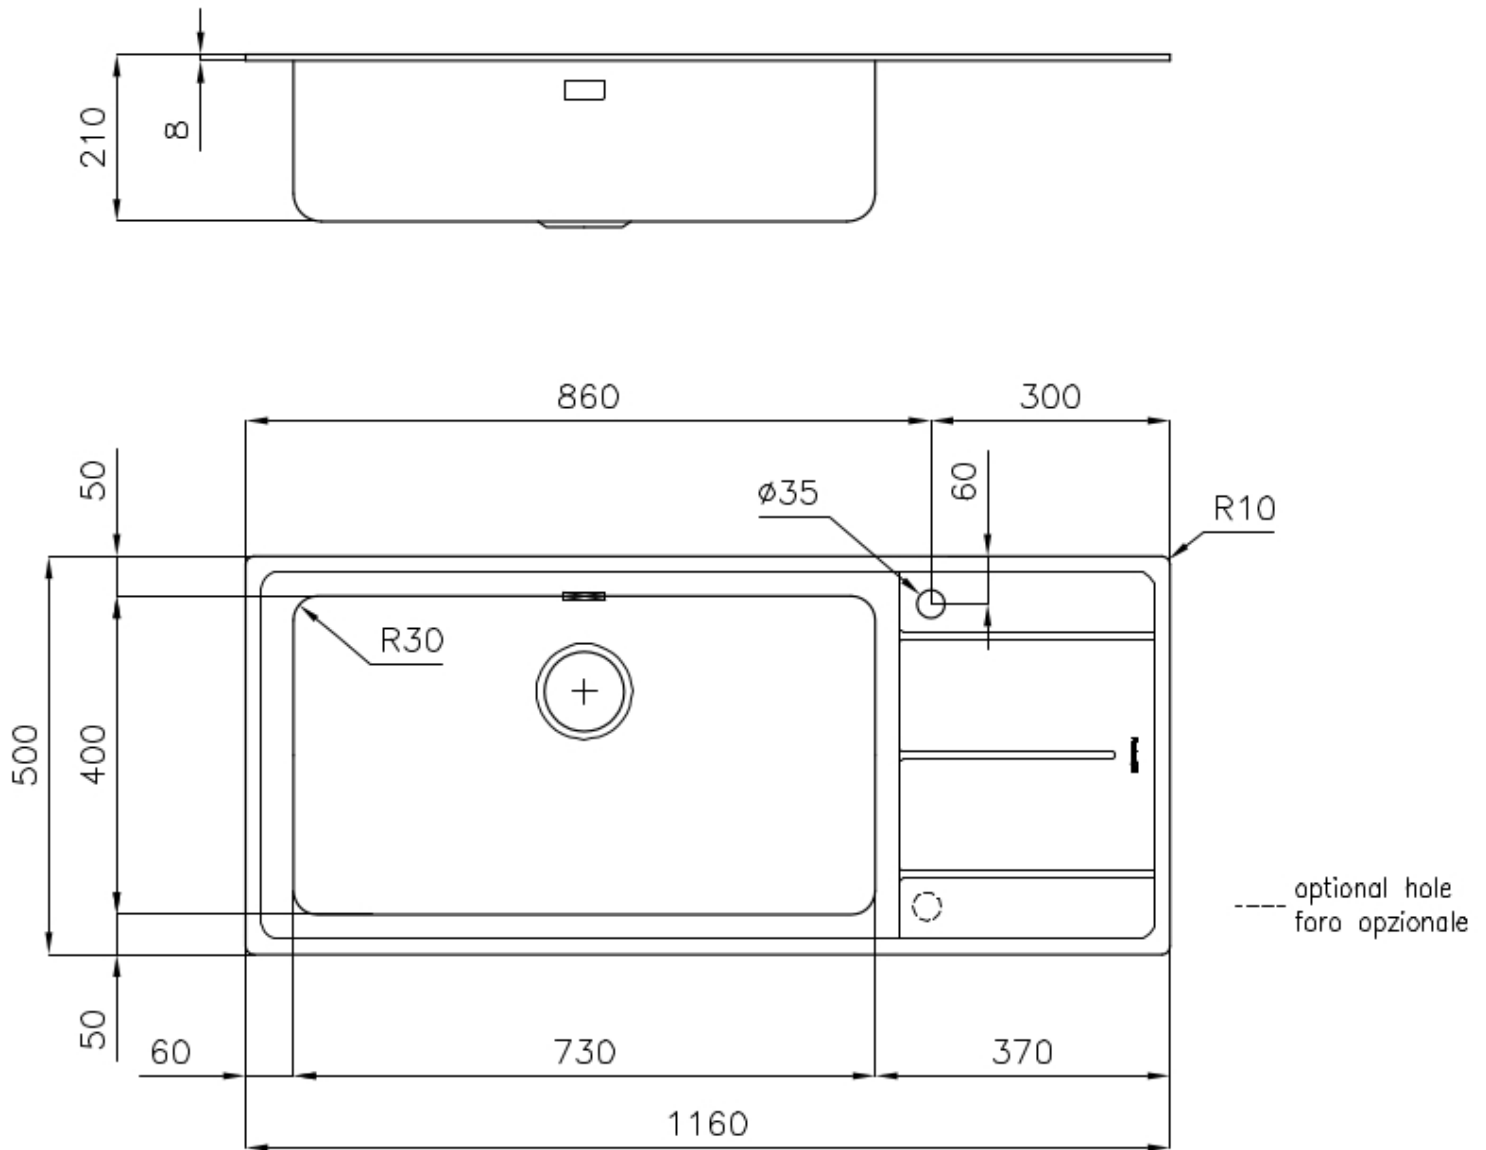

TECHNICAL DATA