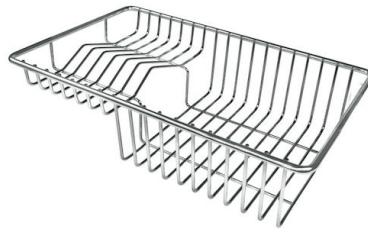

---

**Small radius** Bowls with squared shapes with a modern design and an increased capacity, for a minimal aesthetics connected with an extreme practicity.

---

## OPTIONAL ACCESSORIES

**Cestello inox**  
8612 000

**Glass chopping board**  
8631 300

**HPDE Chopping board**  
8657 001

**HPDE Twin chopping board**  
8644 101

**Stainless steel plate rack**  
8100 303  
\* only in combination with the accessory  
8644 101

**White bowl**  
8153 100

**Glass chopping board**  
8633 300

**Graters kit with ring-holder and  
food collection tray**  
8159 101  
\* only in combination with the accessory  
8644 101

**Iroko-wood chopping board**  
8646 000